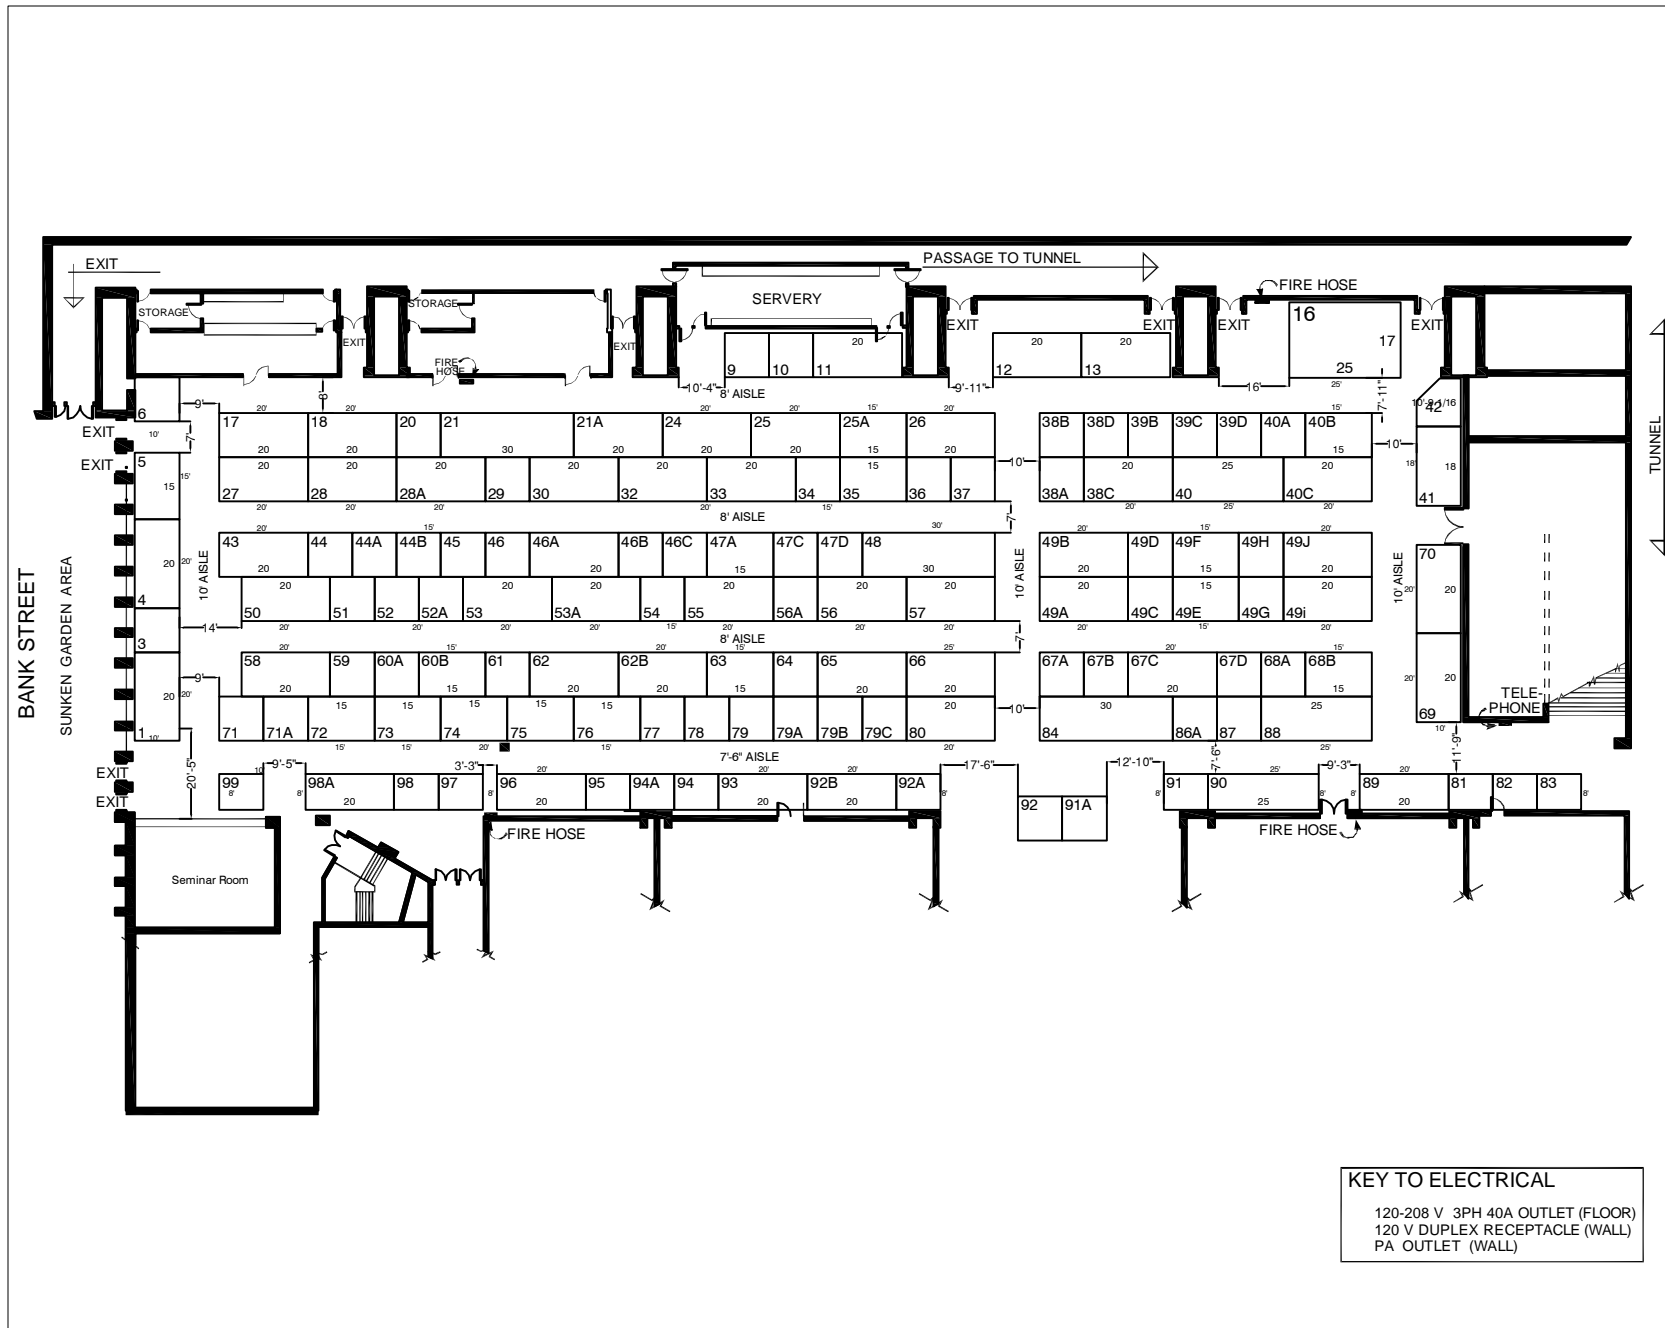

Project:
Floor plan booth layout

Show Name:
Ottawa Valley Farm Show

Show Dates:
March 17-19, 2009

Show Location:
Lansdowne Park - Exhibit Hall
[Salons]

Account Executive:
Bryan G

Job Number:
01000000

Created By:
AMAR Alnemer

Creation Date:
February 5, 2009

Revised:
February 5, 2009

Print Date:
Thursday, February 05,
2009

File Path Directory:
O:\Data\CAD\A] Jobs\(+]
2009\[-] Floor Plans\[-]
Ottawa\Ottawa Valley Farm
Show\OVFS_090205_Exhibit
[salons].dwg

File Name:
OVFS_090205_Exhibit
[salons].dwg

940 Belfast Road
Ottawa (Ontario) K1B 4A2

Tel: 613-748-7180
Fax: 613-745-8303

Sheet:
1 of 3

The text, graphics, designs, logos, data compilations and information ("Content") contained in this Proposal are owned or controlled by Freeman and are protected by United States and international copyright and trade secret laws. Modification or reproduction of the Content for any purpose is strictly prohibited.

F R E E M A N